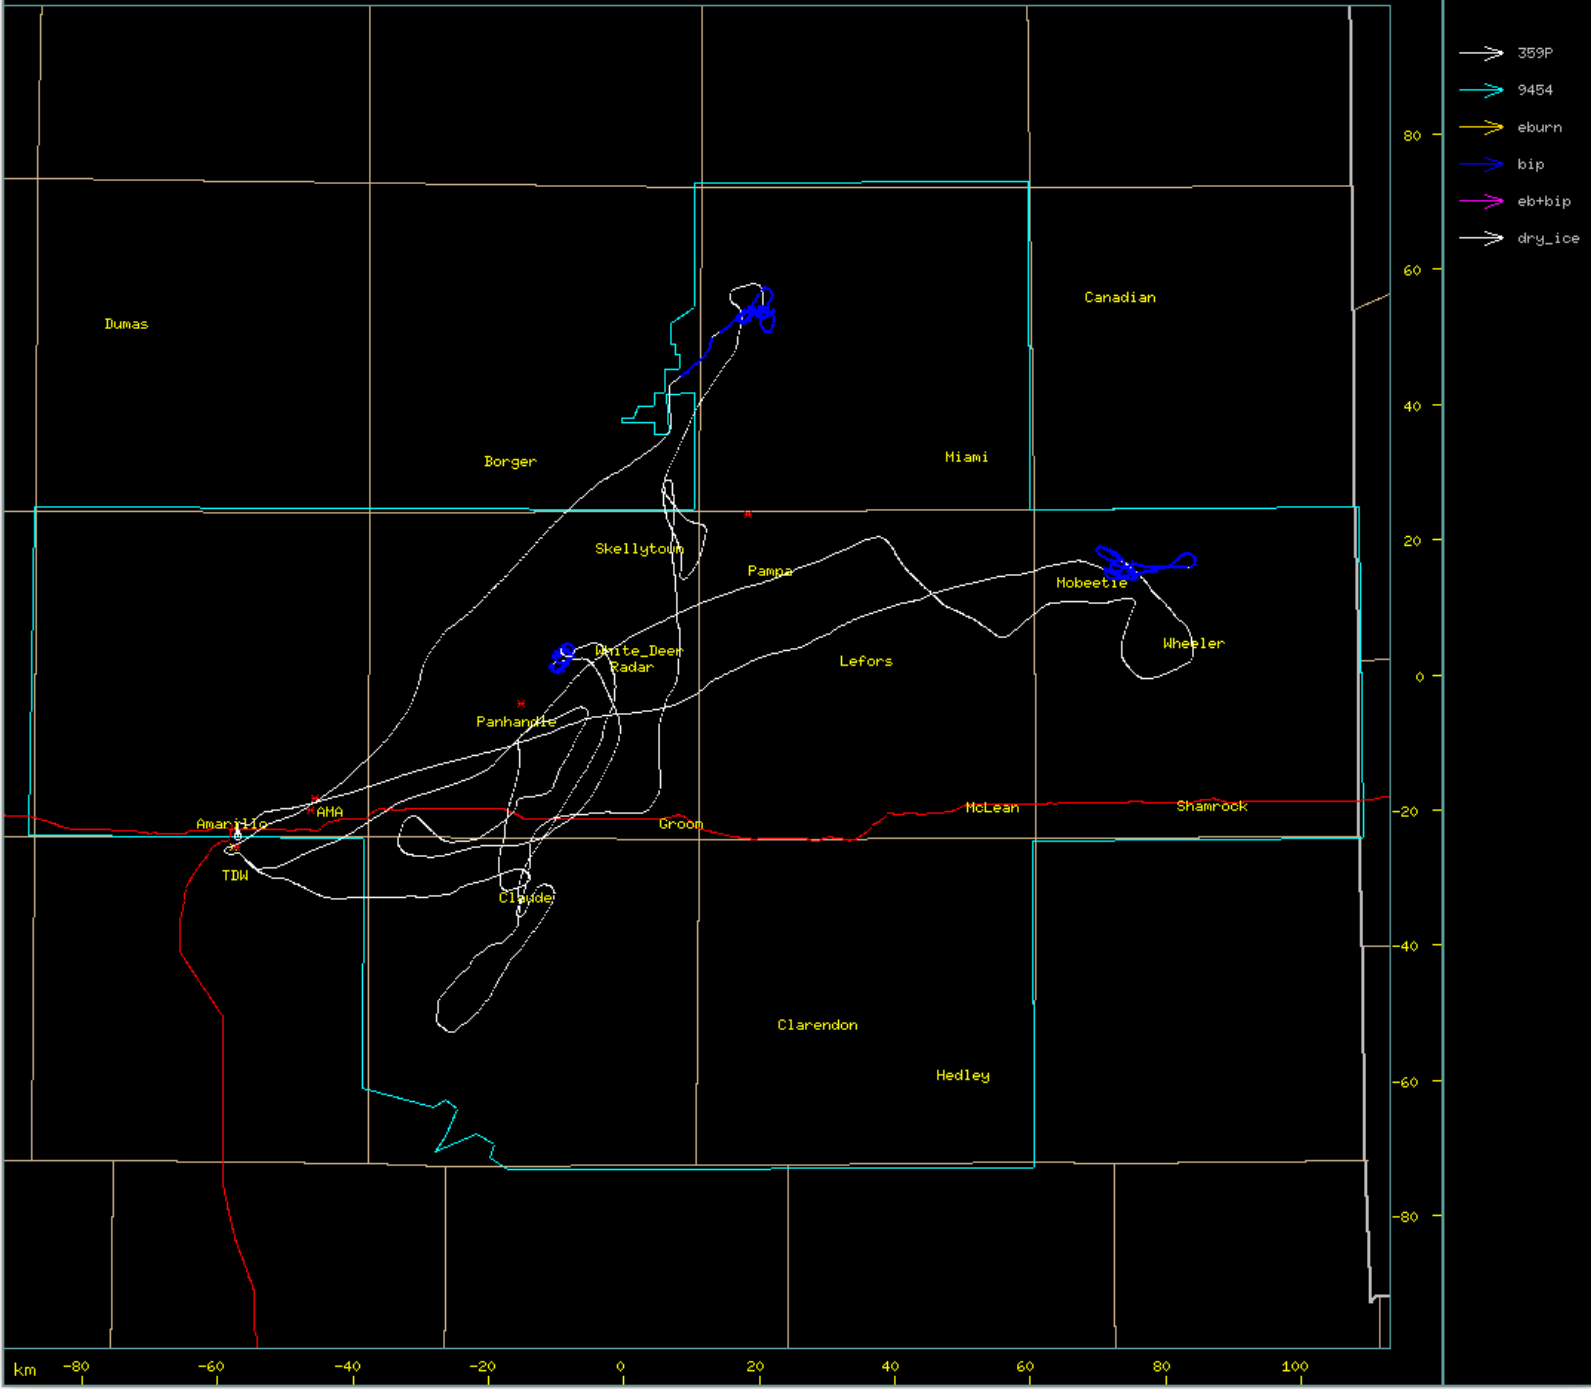

September 5, 2024

TITAN (RAL-NCAR)

— □ ×

Help Level Field Zoom Cont Image Rings Maps Tracks TType Annot Past Fcast Future Time Copy Quit

dBZ

2024/09/06 03:00:00 UTC Composite

km

- 359P
- 9454
- eburn
- bip
- eb+bip
- dry_ice

km -80 -60 -40 -20 0 20 40 60 80 100

September 14, 2024

TITAN (RAL-NCAR)

— □ ×

Help Level Field Zoom Cont Image Rings Maps Tracks TType Annot Past Fcast Future Time Copy Quit

24hr_Precip_Accum

2024/09/15 03:00:00 UTC Composite

km

TITAN (RAL-NCAR)

Help Level Field Zoom Cont Image Rings Maps rack Type Annot Past Fcast utur Time Copy Quit

dBZ

2024/09/19 03:00:00 UTC Composite

km

- past
- forecast
- 359P
- 9454
- eburn
- bip
- eb+bip
- dry_ice
- past
- current
- forecast

km -60 -40 -20 0 20 40 60 80