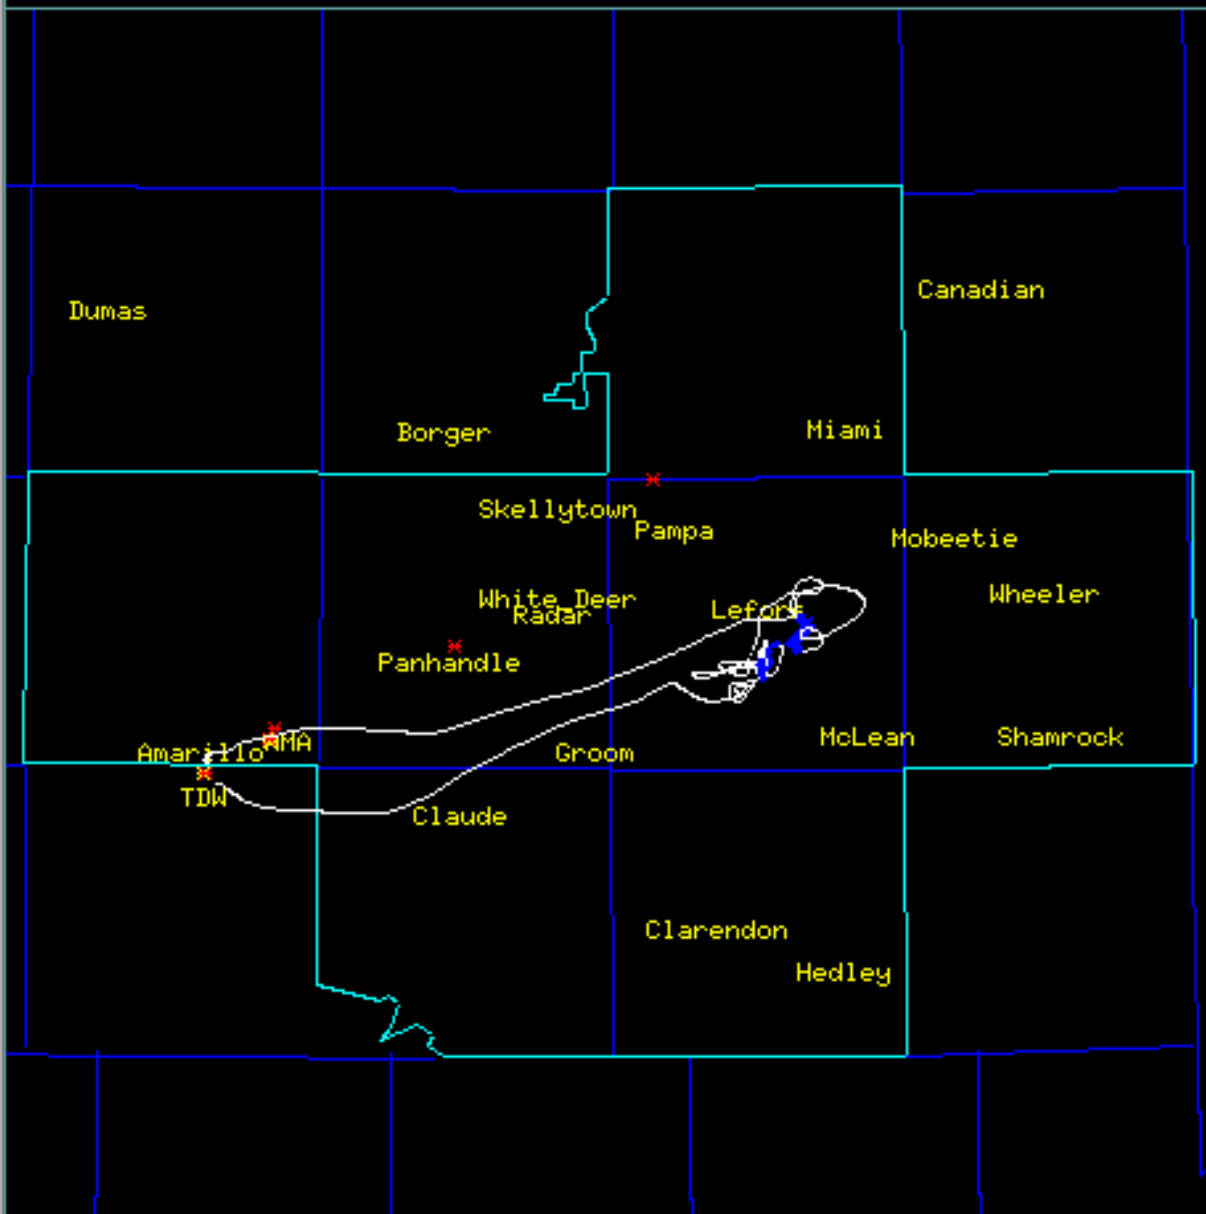

September 5, 2024

TITAN (RAL-NCAR)

— □ ×

Help Level Field Zoom Cont Image Rings Maps Tracks TType Annot Past Fcast Future Time Copy Quit

dBZ

2024/09/06 03:00:00 UTC Composite

km

- 359P
- 9454
- eburn
- bip
- eb+bip
- dry_ice

km -80 -60 -40 -20 0 20 40 60 80 100

September 14, 2024

TITAN (RAL-NCAR)

— □ ×

Help Level Field Zoom Cont Image Rings Maps Tracks TType Annot Past Fcast Future Time Copy Quit

24hr_Precip_Accum

2024/09/15 03:00:00 UTC Composite

km

TITAN (RAL-NCAR)

Help Level Field Zoom Cont Image Rings Maps rack Type Annot Past Fcast utur Time Copy Quit

dBZ

2024/09/19 03:00:00 UTC Composite

km

- past
- forecast
- 359P
- 9454
- eburn
- bip
- eb+bip
- dry_ice
- past
- current
- forecast

km -60 -40 -20 0 20 40 60 80