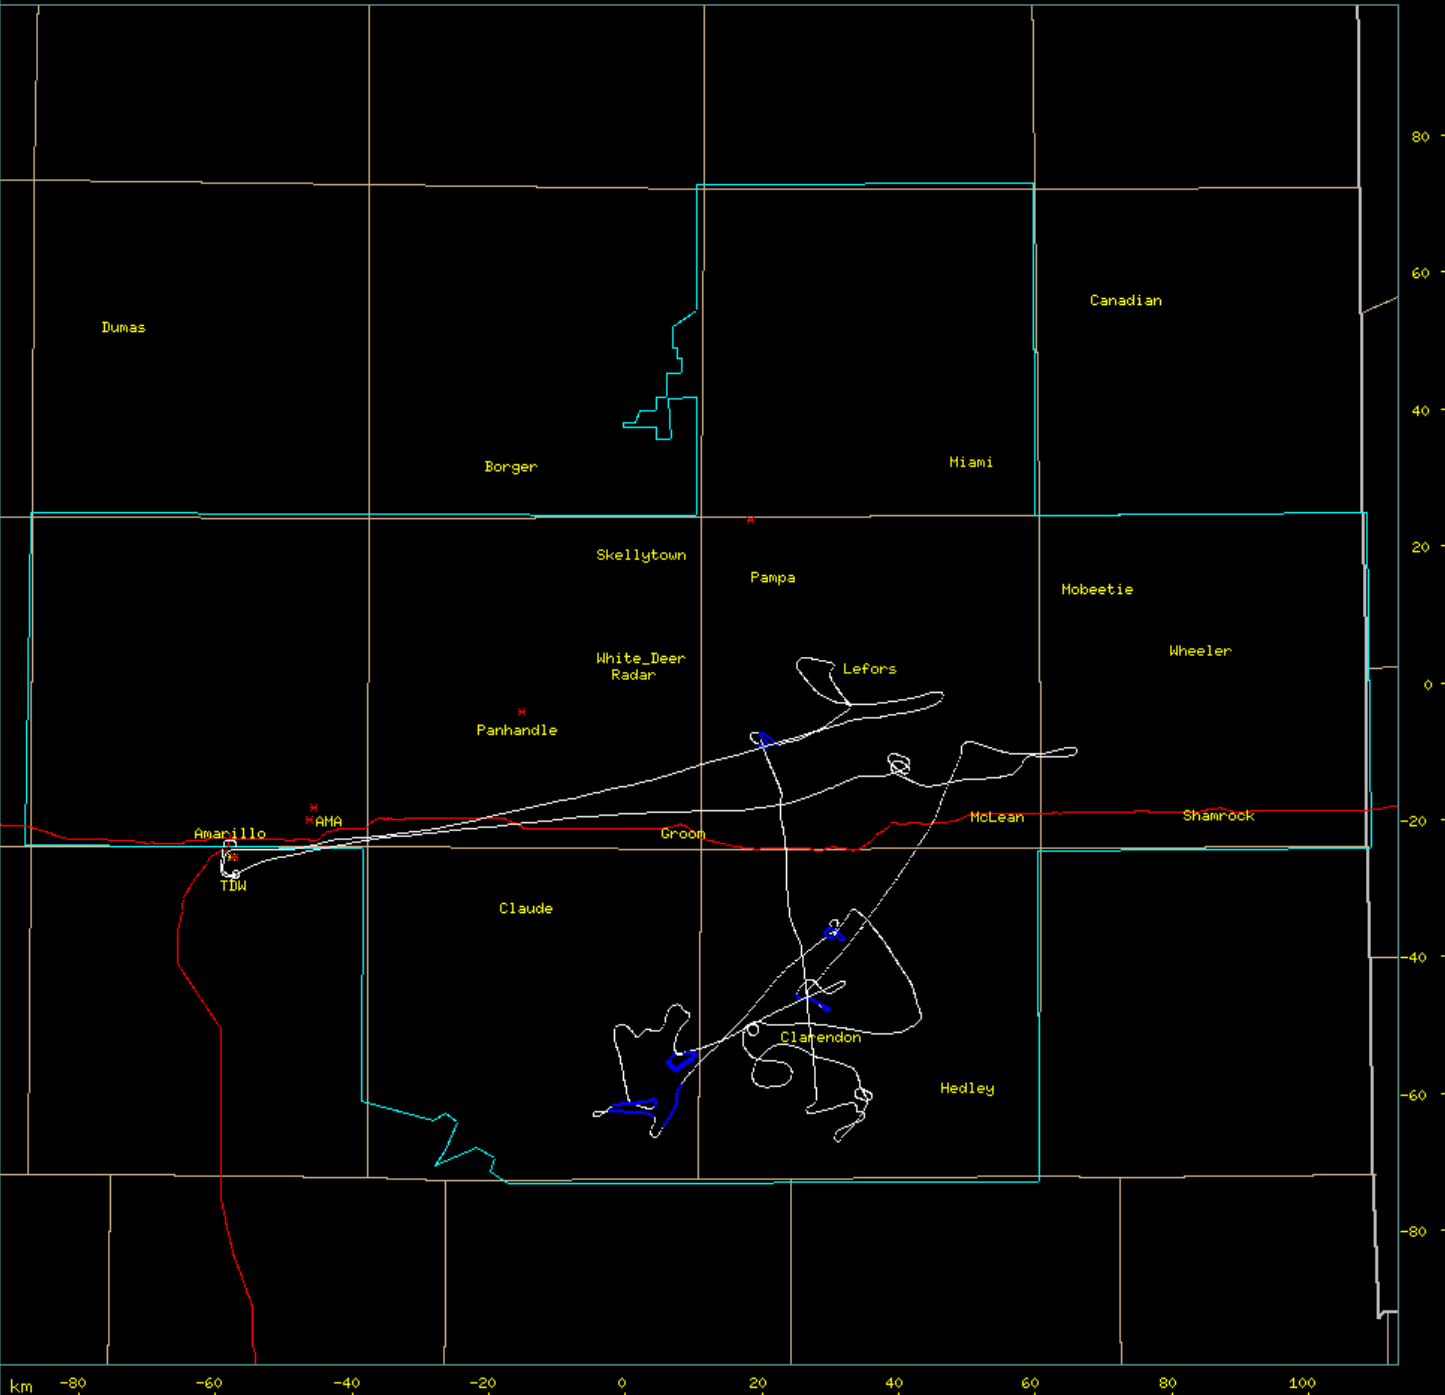

September 5, 2024

TITAN (RAL-NCAR)

— □ ×

Help Level Field Zoom Cont Image Rings Maps Tracks TType Annot Past Fcast Future Time Copy Quit

dBZ

2024/09/06 03:00:00 UTC Composite

km

- 359P
- 9454
- eburn
- bip
- eb+bip
- dry_ice

km -80 -60 -40 -20 0 20 40 60 80 100

September 14, 2024

TITAN (RAL-NCAR)

— □ ×

Help Level Field Zoom Cont Image Rings Maps Tracks TType Annot Past Fcast Future Time Copy Quit

24hr_Precip_Accum

2024/09/15 03:00:00 UTC Composite

km

TITAN (RAL-NCAR)

Help Level Field Zoom Cont Image Rings Maps rack Type Annot Past Fcast utur Time Copy Quit

dBZ

2024/09/19 03:00:00 UTC Composite

km

- past
- forecast
- 359P
- 9454
- eburn
- bip
- eb+bip
- dry_ice
- past
- current
- forecast

km -60 -40 -20 0 20 40 60 80